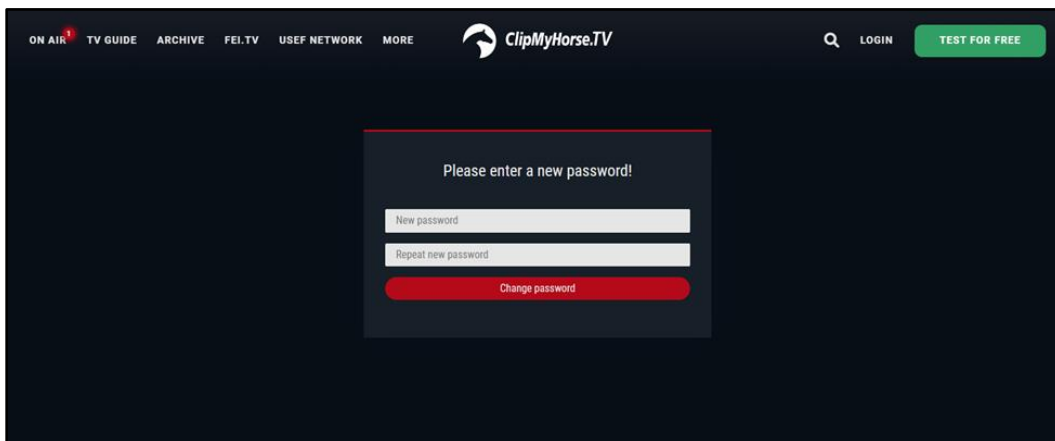

- 1 If you are logged into USEF as an adult and a USEF member, subscriber, or fan, you will be presented with the following page:

- 2 By clicking the **ACCESS USEF NETWORK** button, your data will be sent to ClipMyHorse.TV. You will then be redirected to a page where you will set your password for ClipMyHorse.TV.