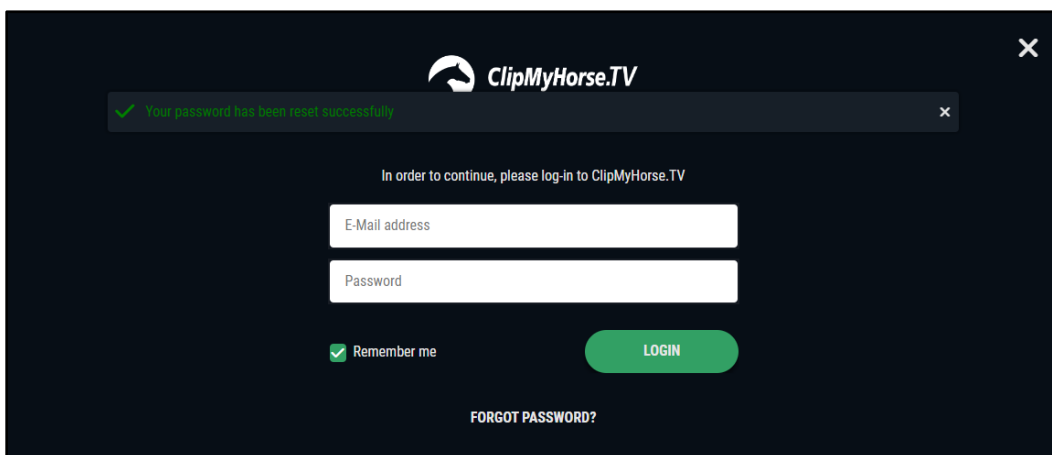

1. 3 Once your password for ClipMyHorse.TV has been set, you will then be asked to log in. Your login will consist of the email of your USEF account. Your password will be what you set it to in the previous step.